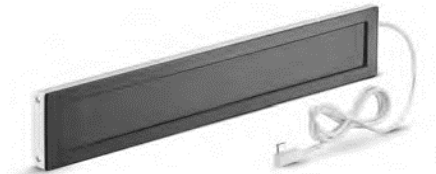

Motors

[1245938] Sonesse 28 Li-ion Zigbee 2/20

[1245992] Sonesse 40 Li-ion Zigbee 4/20

[1245937] Sonesse 28 Zigbee Wirefree 1.1/28

[9028893] 12V AC/DC Power Supply for WireFree Range (RTS & Zigbee)

[9028930] Zigbee External Li-ion Battery Pack ¹

¹ requires USB-C charging or solar panel option

Charging Option

[9028922] Li-ion Zigbee WireFree Charger (3m length)

[9028563] Magnetic USB-C Rigid Cable (0.8m length)

[9028564] Magnetic USB-C Adapter

[9028565] USB-C 20cm Charging Extension Cable

Solar Panel Option

[9029114] WireFree Li-ion Solar Panel Kit - available Semester 2 2024

Includes:
Mounting bracket kit, glass adhesive tape & alcohol wipe.

Motor Plates

[9025999] Acmeda 12mm

[9026003] Rollease Skyline