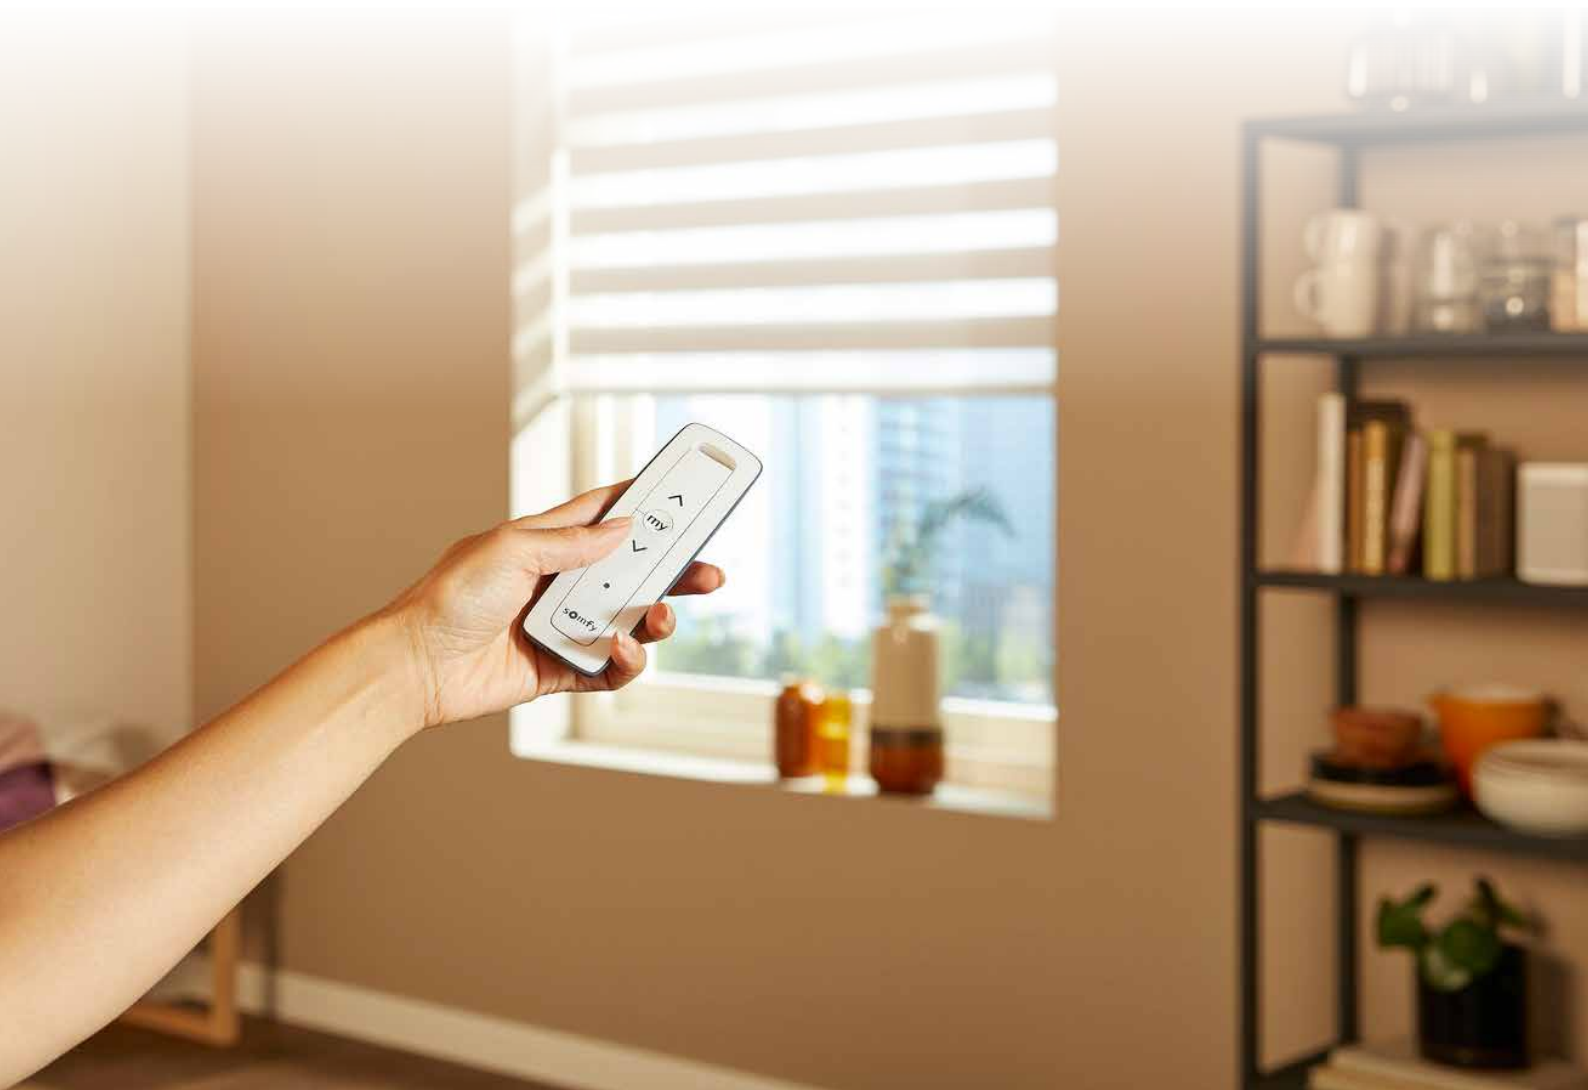

Situo RTS II

New range of RTS handsets

Situo RTS II

Characteristics

- **Power supply:**
battery CR2032 - 3 V
 - This battery can also be replaced by a 3 V battery type CR2430.
- **Available in 2 versions:**
 - 1 channel
 - 5 channels
 - 1 channel with sun function
 - 5 channels with sun function
- **Available in 4 colors:**
 - Pure: white
 - Iron: metal color
 - Natural: wood color
 - Arctic: white with structure
- **The Soliris versions are only available in the Pure color**
- **Radio range: convenient to control:**
 - 1 channel:
all applications in 1 room
 - 5 channels: all application on 1 level
- **Working temperature:**
0°C to +48°C
- **Protection index: IP30**
- **Delivered with a wall bracket**

Description and advantages

- A complete new range of RTS handsets
Suitable to control rolling shutters, sun protections, lighting and heating.
- Modern and aesthetic design, coherent with the design of other Somfy controls
- Fits perfectly in any interior
- Easy to use
- With the my button, you can easily set, call and modify your favorite position
- With the push button at the bottom of the Soliris versions, you can enable and disable the sun function.