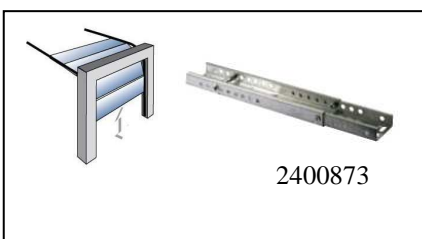

Overhanging tilt-up doors

Light door $P < 10 \text{ kg/m}^2$. $S_{max} = 10 \text{ m}^2$

Heavy door $P > 10 \text{ kg/m}^2$. $S_{max} = 7.5 \text{ m}^2$

Sectional doors

$S_{max} = 10 \text{ m}^2$

Accessories and options :