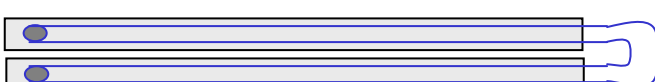

Rail

Chain rail

36500 cycles

2,90

3,50

Belt Rail

36500 cycles

2,90

3,50

TECHNICAL SPECIFICATIONS

Mains supply	230V 50Hz
reduction gear supply	24V DC
Power consumed in standby	4W
Max. power consumed	120W
Traction Force	800N
Types of rails available	chain - Belt
Lengths of rails available	2,9 m : one part or two parts
	3,5 m : one part or two parts
Max. door dimensions	10 sp. Meter
Use	20 cycles per day for a standard rail (tested for 36 500 cycles)
Min. height under the lintel	35 mm
Overall length	With a 2,9 m rail : 3,29 m (3,09 m if the motor head is mounted with a 90° offset)
	With a 3,5 m rail : 3,89 m (3,69 m if the motor head is mounted with a 90° offset)
Weight	Motor head : 6 kg
	Rail : 5,6 to 10 kg depending on the type of rail
Opening speed	14 cm/s max.
Closing speed	12 cm/s max.
Number of channels that can be stored	32
Somfy radio frequency	433,42 MHz RTS
Built in lighting	230 V / 40 W max. E27 socket
Operating temperature	- 20 °C / + 60 °C (- 4 °F / + 140 °F)
Assigned duty time	60 s.
Electrical insulation	Class 2 - Double insulation <input type="checkbox"/>