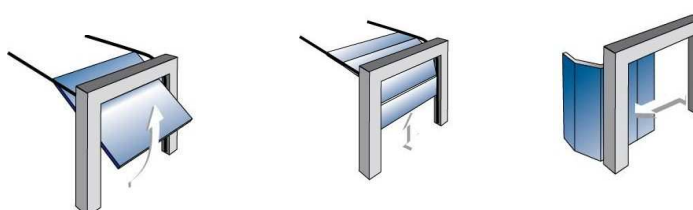

Overhanging tilt-up doors

Light door $P < 10 \text{ kg/m}^2$. $S_{max} = 10 \text{ m}^2$

Heavy door $P > 10 \text{ kg/m}^2$. $S_{max} = 7.5 \text{ m}^2$

Sectional doors

$S_{max} = 10 \text{ m}^2$

Accessories and options :

3,50

TECHNICAL SPECIFICATIONS

Mains supply	230V 50Hz
reduction gear supply	24V DC
Power consumed in standby	4W
Max. power consumed	120W
Traction Force	800N
Types of rails available	chain - Belt
Lengths of rails available	2,9 m : one part or two parts
	3,5 m : one part or two parts
Max. door dimensions	10 sp. Meter
Use	20 cycles per day for a standard rail (tested for 36 500 cycles)
Min. height under the lintel	35 mm
Overall length	With a 2,9 m rail : 3,29 m (3,09 m if the motor head is mounted with a 90° offset)
	With a 3,5 m rail : 3,89 m (3,69 m if the motor head is mounted with a 90° offset)
Weight	Motor head : 6 kg
	Rail : 5,6 to 10 kg depending on the type of rail
Opening speed	14 cm/s max.
Closing speed	12 cm/s max.
Number of channels that can be stored	32
Somfy radio frequency	433,42 MHz RTS
Built in lighting	230 V / 40 W max. E27 socket
Operating temperature	- 20 °C / + 60 °C (- 4 °F / + 140 °F)
Assigned duty time	60 s.
Electrical insulation	Class 2 - Double insulation <input type="checkbox"/>