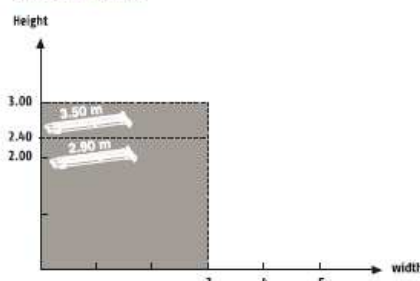

Overhanging tilt-up doors

Light door $P < 10 \text{ kg/m}^2$. $S_{max} = 10 \text{ m}^2$

Heavy door $P > 10 \text{ kg/m}^2$. $S_{max} = 7.5 \text{ m}^2$

Sectional doors

$S_{max} = 10 \text{ m}^2$

Accessories and options :