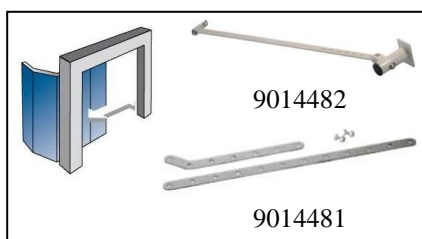

DEXXO OPTIMO RTS

NEW

Product reference	1216127 (1 x Keytis) 1216195 (2 x keytis)	Cancels & replaces
EAN Code	/	Guarantee
Pack dimensions (LxHxC)	47x23x27 (cm)	5 years
Weight	6 (kg)	Marketing date
Pack type	Brown and black box	July 2008
Minimum order	1	
Delivery mode	According to delivery (palette or box)	

MADE IN France

www.somfy.com

Pack content

- 1 motor head
- 1 or 2 remotes controls
- 1 lamp 40W
- 1 intel bracket
- 1 door bracket
- 1 linking arm
- 4 motor's brackets
- 1 bag of accessories
- Installation manuals

Overhanging tilt-up doors

Light door $P < 10 \text{ kg/m}^2$. $S_{max} = 10 \text{ m}^2$

Heavy door $P > 10 \text{ kg/m}^2$. $S_{max} = 7.5 \text{ m}^2$

Sectional doors

$S_{max} = 10 \text{ m}^2$

Accessories and options :

Battery pack	9001001
Antenna	9001002
Orange warning light	9012762
Photo cells	9012763
Standard remote control	1841026
Key switch	1841028
Radio wall switch	1841027
Radio keypad	1841030
Side door security kit	2400657
Door locking kit	2400651
External unlocking device	9012962
External release door	9012961
Ceiling bracket kit	9014462