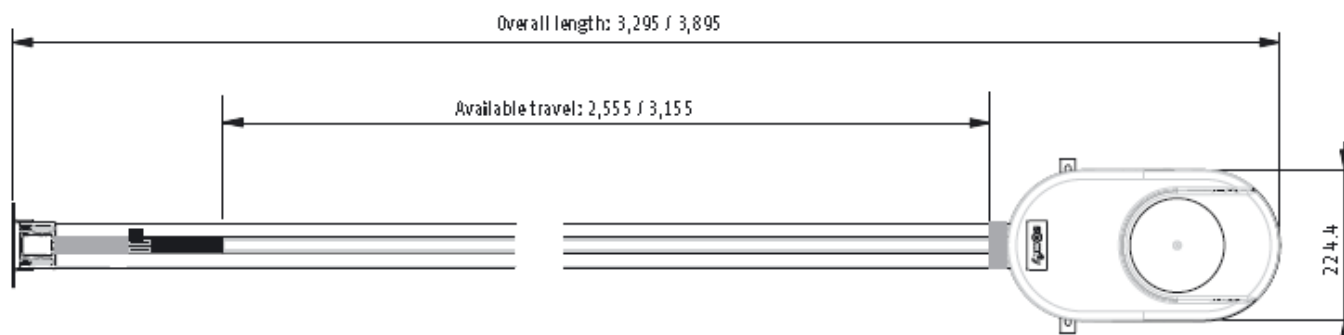

3,50

TECHNICAL SPECIFICATIONS

Mains supply	230V 50Hz
reduction gear supply	24V DC
Power consumed in standby	4W
Max. power consumed	120W
Traction Force	800N
Types of rails available	chain - Belt
Lengths of rails available	2,9 m : one part or two parts
	3,5 m : one part or two parts
Max. door dimensions	10 sp. Meter
Use	20 cycles per day for a standard rail (tested for 36 500 cycles)
Min. height under the lintel	35 mm
Overall length	With a 2,9 m rail : 3,29 m (3,09 m if the motor head is mounted with a 90° offset)
	With a 3,5 m rail : 3,89 m (3,69 m if the motor head is mounted with a 90° offset)
Weight	Motor head : 6 kg
	Rail : 5,6 to 10 kg depending on the type of rail
Opening speed	14 cm/s max.
Closing speed	12 cm/s max.
Number of channels that can be stored	32
Somfy radio frequency	433,42 MHz RTS
Built in lighting	230 V / 40 W max. E27 socket
Operating temperature	- 20 °C / + 60 °C (- 4 °F / + 140 °F)
Assigned duty time	60 s.
Electrical insulation	Class 2 - Double insulation <input type="checkbox"/>