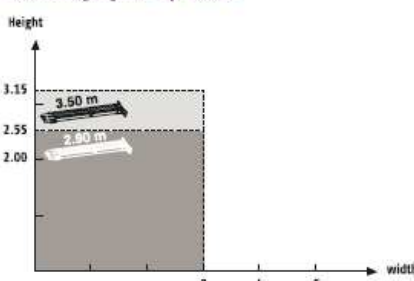

Overhanging tilt-up doors

Light door $P < 10 \text{ kg/m}^2$. $S_{max} = 10 \text{ m}^2$

Heavy door $P > 10 \text{ kg/m}^2$. $S_{max} = 7.5 \text{ m}^2$

Sectional doors

$S_{max} = 10 \text{ m}^2$

Accessories and options :